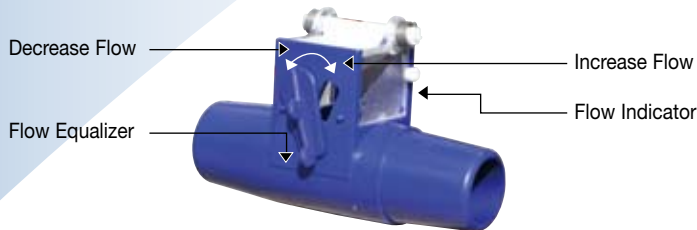

#### Large suction mouth

Elite Cleaner's large suction mouth enables it to tackle large pool debris and allows for easy maintenance.

#### Invisi Hose

Elite Cleaner's Invisi Hose allows you to view the debris being vacuumed up, while discreetly blending into the colour of your pool.

#### Elite Weir Valve

This compact flow control valve regulates water flow, ensuring optimum performance. This valve will clearly display the state of your filtration system. Should your filter require backwashing, this will be indicated by the position of the flow indicator.