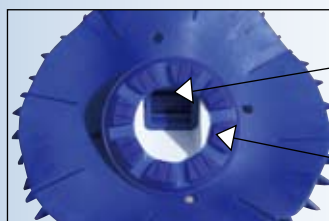

#### Flapper Valve

Elite Cleaner relies on only one moving part. There are no bags or compartments to empty, wheels or gears to jam, or diaphragms to replace.

#### Elite Weir Valve

This compact flow control valve regulates water flow, ensuring optimum performance. This valve will clearly display the state of your filtration system. Should your filter require backwashing, this will be indicated by the position of the flow indicator.