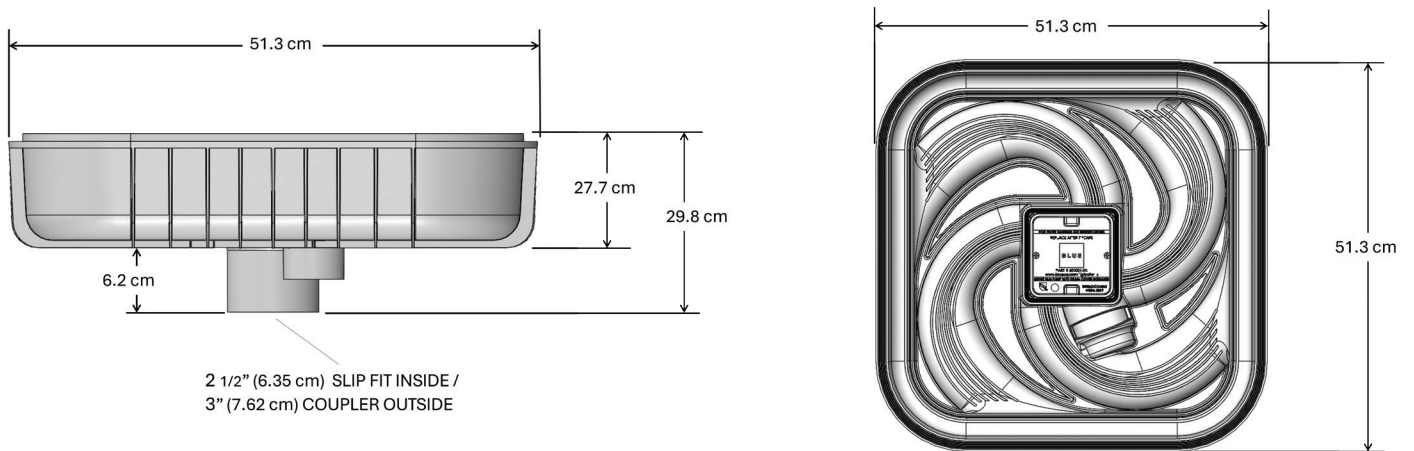

## Specification Sheets

Part Number - 1350934 - Grey | 1350944 - White | 1350954 - Grey C/W Hydrostatic | 1350964 - White C/W Hydrostatic

*Waterco Hydrofusion Datasheet*

**The HydroFusion** Pool Drain by Blue Square Manufacturing sets a new standard in pool maintenance and circulation with an intelligent, user-friendly design. With widened channel openings, this drain effectively captures large leaves and debris, while its centripetal channel design directs debris effortlessly to the centre, making cleanup straightforward and efficient. The revolutionary channel provides maximum flow and design. Used in conjunction with the Blue Square In-Floor Pool Cleaning System and Waterco's Trimline Leaf Trapper to maximise performance!

## Dimensions

## Top Benefits

- Enhanced Debris Capture: Optimised channel design directs more debris towards the drain centre
- Highly Compatible: Flexible with various pool setups; compatible with 50mm plumbing
- Lasting Performance: Stronger solvent welds to PVC plumbing systems
- Flush Design: No more stubbing toes on protruding drains, while also preventing robotic cleaners from getting stuck
- Fully VGBA Compliant: The single source suction drain exceeds safety requirements
- Widened Channel Openings: Removes large leaves and debris thanks to the optimal design
- Optimised Functionality: Centre cap reduces turbulence and improves hydraulic performance
- Unblockable Power: Capable of handling flow rates of up to 780 LPM
- Hydrostatic Relief: Features an optional hydrostatic valve port, perfect for pools with high water tables
- Colour Options: Available in two colour options (White or Grey) to match different pool aesthetics
- Durable Construction: Made from durable PVC material, ensuring stronger solvent welds to PVC plumbing systems for lasting performance