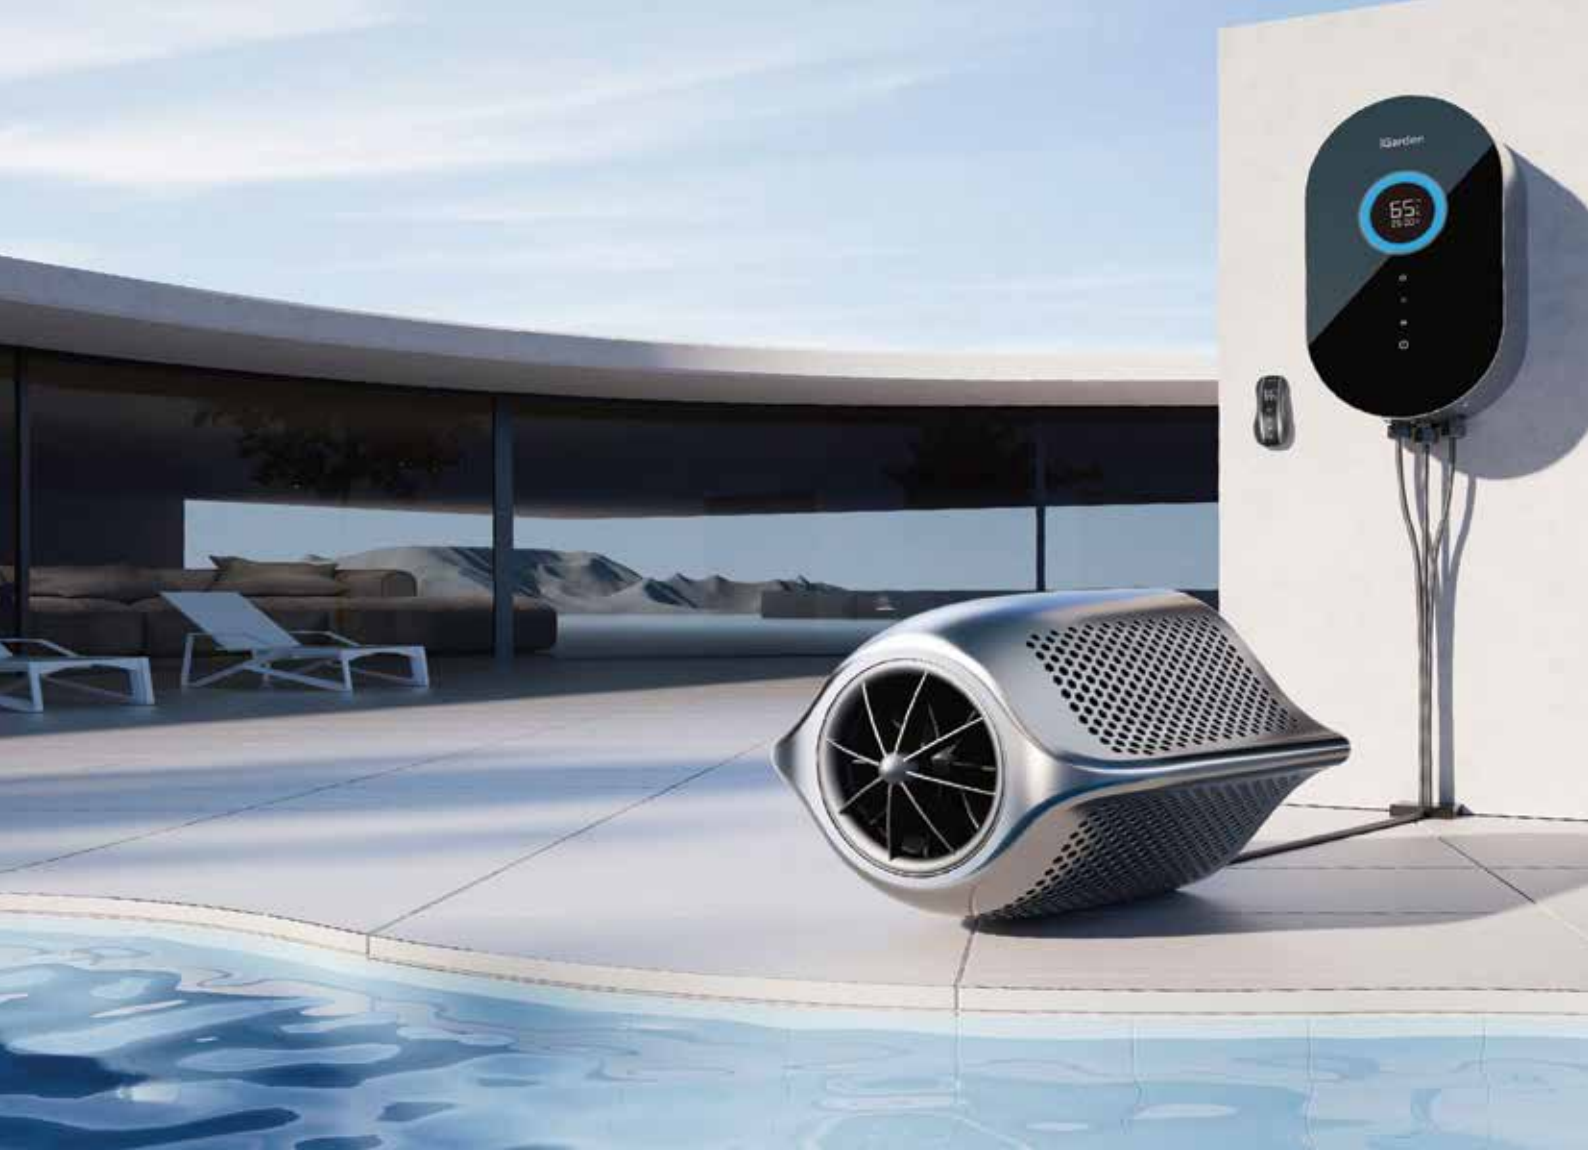

## Designed For Various Pool Setups

### Deck-Friendly Mount (Optional)

To protect the integrity of your pool deck, all screws are secured directly into the mounting plate, ensuring your deck remains intact.

# INTUITIVE REMOTE CONTROL

**Touchscreen Panel Control**  
App-enabled for versatile operation.

**Remote Control**  
Bluetooth remote for spontaneous enjoyment.

**Mobile App Control**  
Touch, tap, a complete touchscreen interface for poolside elegance.