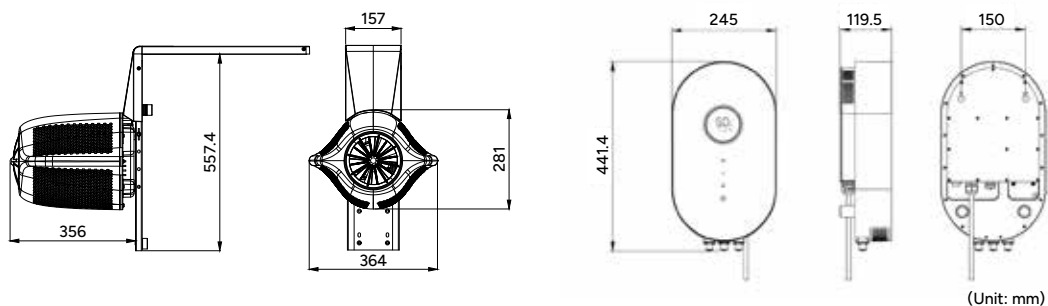

## CONTROLLER

Model	Power (KW)	Supply Voltage (V/Hz)	IP Rating	Dimension	External Control
P200	0.9	220-240V 50/60Hz	IP45	(L) 441.4mm (M) 245mm (H) 119.5mm	Remote/WIFI/ RS485
P240	1.25				