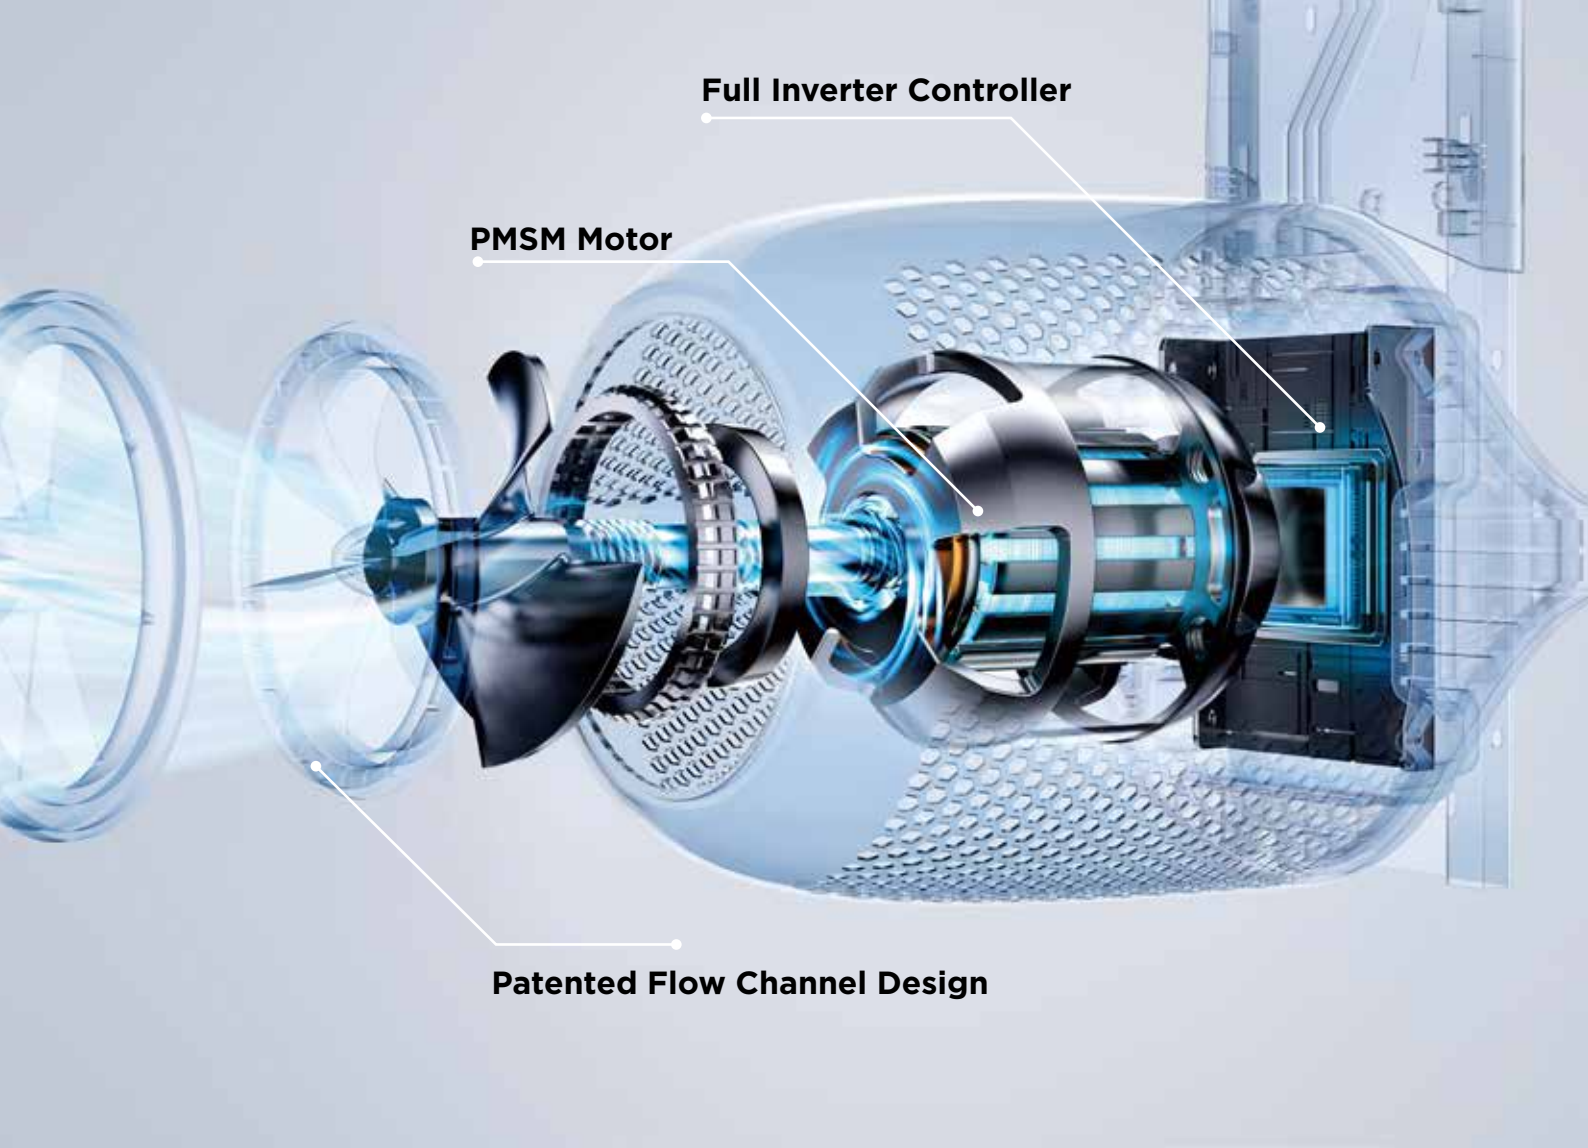

**iw** INVERJET

**Find Your Perfect Flow**

## **InverTurbo Tech**

Delivers exceptional water flow of up to 240m<sup>3</sup>/h, providing an intense and exhilarating wave experience.

## **Patented Flow Channel - Designed for Speed**

The innovative internal flow design enhances water velocity to 4.2 m/s, reducing drag and maximising propulsion.