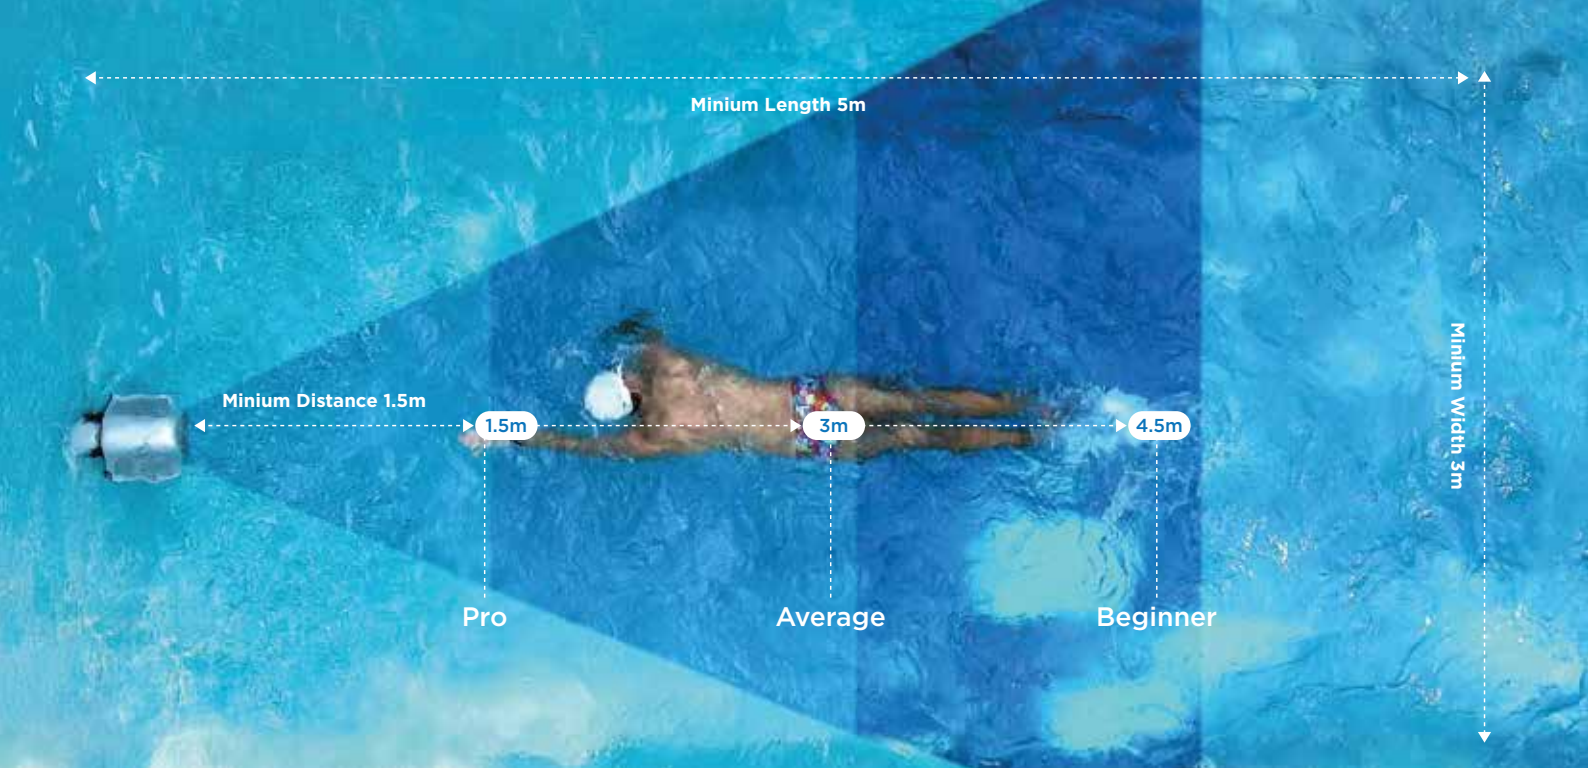

### Deck-Friendly Mount (Optional)

To protect the integrity of your pool deck, all screws are secured directly into the mounting plate, ensuring your deck remains intact.

# INTUITIVE REMOTE CONTROL

**Touchscreen Panel Control**  
App-enabled for versatile operation.

**Remote Control**  
Bluetooth remote for spontaneous enjoyment.

**Mobile App Control**  
Touch, tap, a complete touchscreen interface for poolside elegance.

## 5 SWIMMING TRAINING MODES

Mode	Beginner	Intermediate	Advanced	Endurance	Surfing
Inverter Speed	20%-35%	45%-70%	70%-85%	45%-65%	30%-100%
Water Flow Rate (m <sup>3</sup> /h)	48-84	108-168	168-204	108-156	72-240