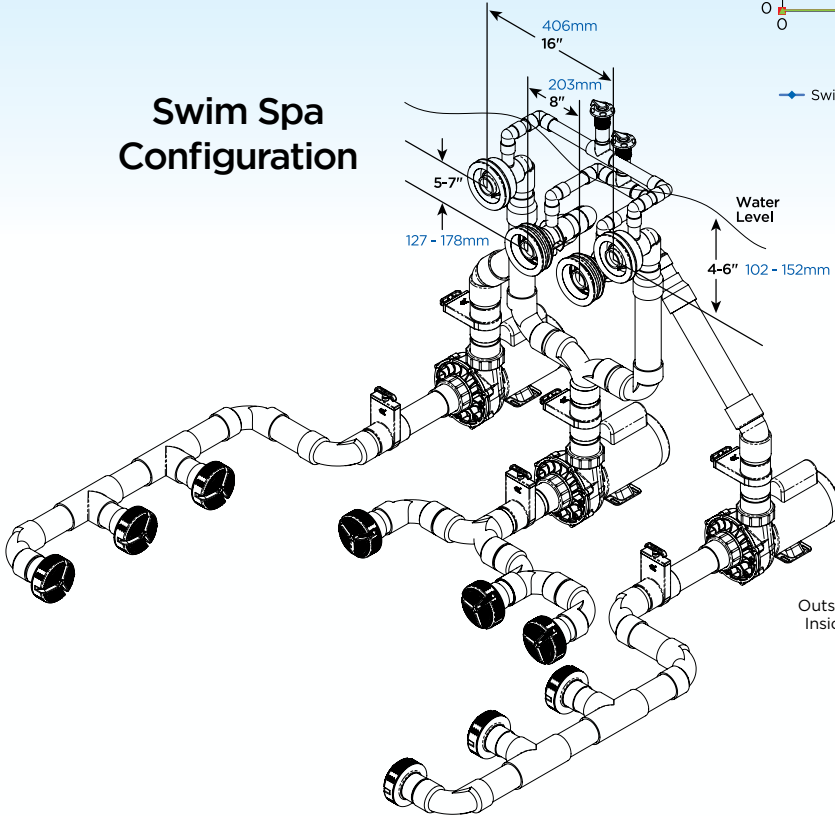

Swimjets

Endless swimming current

Waterco Swimjets are high performing jets, designed to create an endless resistant current to swim against.

Waterco Swimjets are a flush mounted jet propulsion system capable of creating a current up to 660 litres per minute.

Features

- 2" (50mm) socket for high water volume
- ½" (12mm) socket for high air input
- Available for fibreglass & concrete installations

Waterco Swimjets

Waterco Swimjets are a flush mounted jet propulsion system capable of creating a current up to 660 litres per minute and are brilliant in swimming pools or swim spas. Available for either fibreglass with white or grey colours or concrete installations in white.

Installation

Waterco Swimjets can be installed in any type of pool.

Standard Installations Options

Swim Spa Configuration

Swimjet Head Loss Curve

Dimensions

Technical Specifications

Standard Installation Technical Specifications	Maximum Flow Rates	Quantity
Waterco Swim Jet White/Grey Water Inlet 50mm/2" Air Throttle 13mm/1/2" Water Outlet/Jet Orifice 38mm/1 1/2"	660lpm	x 1
Waterco 50mm Suction Fitting	384lpm	x 2
TurboFlo 300 - 50mm ports (1 Phase)	700lpm	x 1

Note: Application per Waterco Swim Jet

Material	Swimjet Nozzle	Air Throttle Socket	Maximum Output
White or Grey PVC/ABS	50mm / 2"	1 1/2"	660lpm

Warranty

This unit is covered by a 12 month warranty against faulty materials and workmanship. Please refer to the detailed warranty booklet provided.