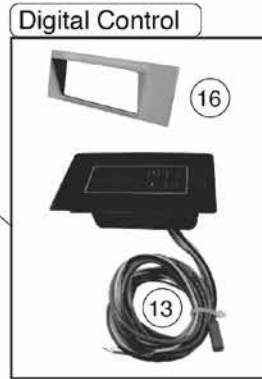

ELECTROHEAT PLUS MKI Models 85,105,125 150 single and three phase