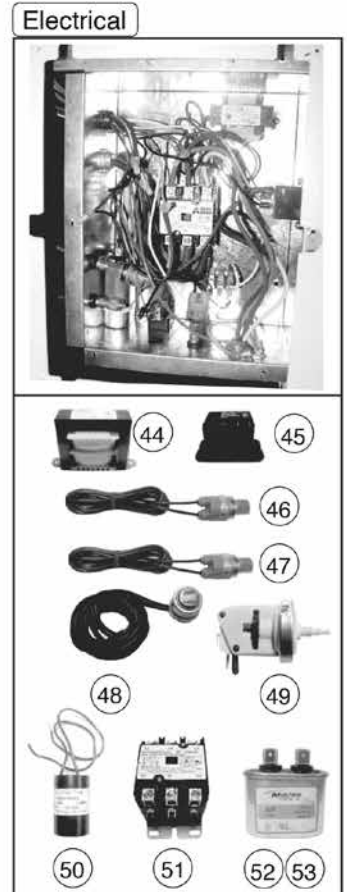

ELECTROHEAT PLUS MKI Models 85,105,125 150 single and three phase