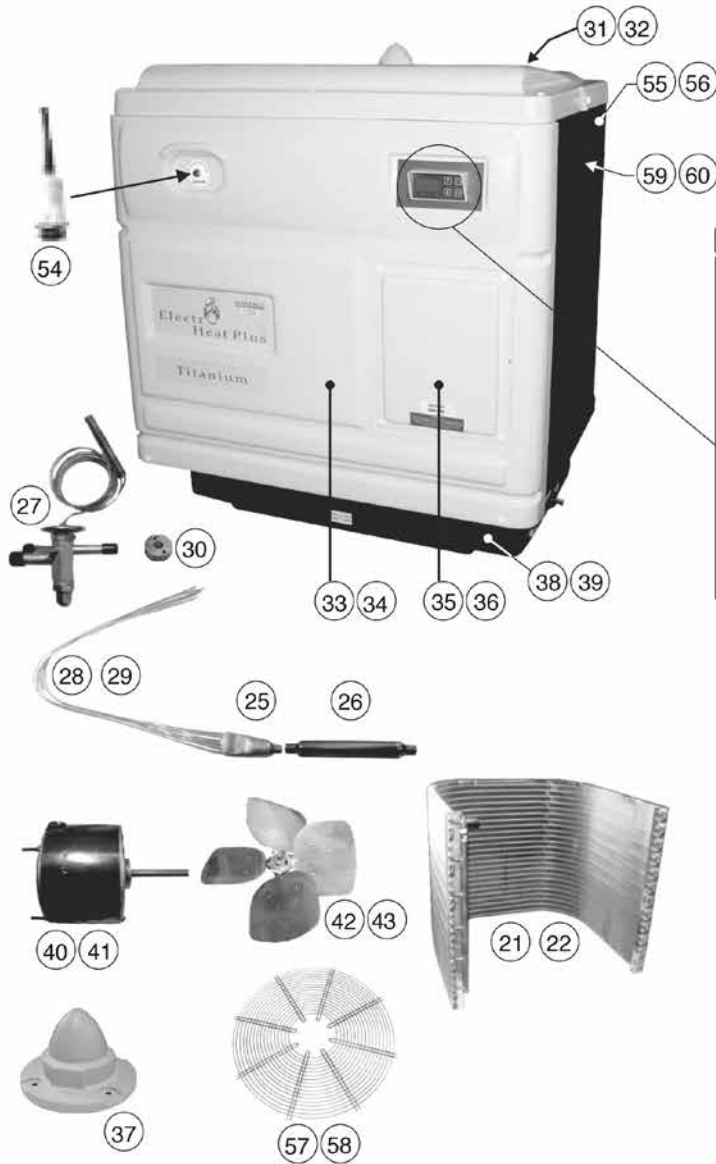

ELECTROHEAT PLUS MKI Models 85,105,125 150 single and three phase