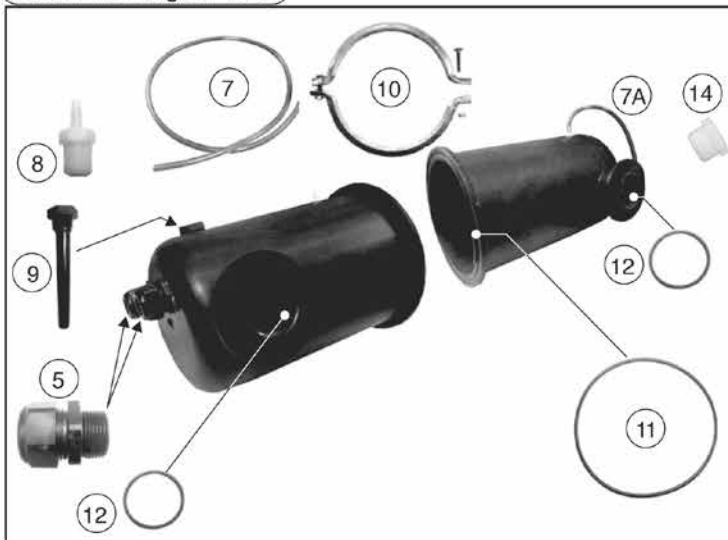

Heat Exchanger Parts