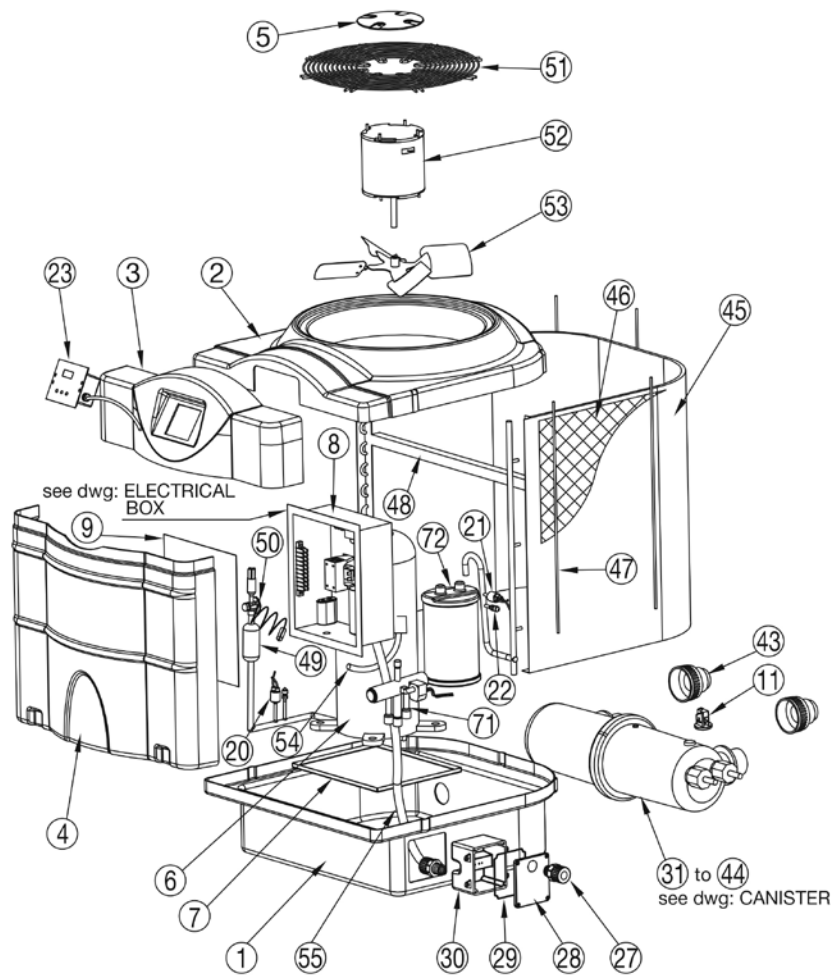

ELECTROHEAT SUBZERO Models 55 & 75 Single Phase

R407C Manufactured from Oct 2009 up till Jan 2011

* Important: Please identify the appropriate part number related to the manufacturing date

Part Number	Product Description	Diagram Number
69201524	Ventilation Cap	5
69101008SA	Compressor Scroll 4 hp 1 ph R407C (55)	6
69101012SA	Compressor Scroll 5 hp 1 ph R407C (75)	6
ELECTRICAL BOX		
69501103	5 mf - 370 VAC	10
69401006V	Water Pressure Switch	11
69501008	Contactora	12
69400001	Transformer	13
69400002	Fan Relay 24 V	14
69501017	Run Capacitor 60 nf - 440 VAC (55)	15
69501110	Run Capacitor 70 nf - 440 VAC (75)	15
69401025	Potential Relay (55)	18
69501126	Start Capacitor (55)	18
69501119	Start Assist (75)	19
SWITCH		
69401002FV	425 - 325 PSI Flare R407C	20
69401003E	15 - 35 PSI Flare	21
69101319	Acces Valve Schrader	22
CONTROLLER		
69401036	Control Assembly - Ultra	23
HEAT EXCHANGER		
69101223	24' Large Align (55)	33
69101224	28' Large Align (75)	34
122243B	40mm Half Union c/w O Ring Black	43
FILTER DRYER		
69101340	Bi-Flow ½" ODF 5 Tons	
EXPANSION VALVE		
69101359	Expansion Valve 4 Tons R407C	50
69101372	Expansion Valve 5 Tons Subzero 75	50
FAN GUARD		
69601103	Round Medium (55)	51
69601104	Round Large (75)	51
FAN MOTOR		
69301006	1/6 hp 900/1075 RPM (55)	52
69301004	1/4 hp 900 RPM (75)	
FAN BLADES		
69301106	Fan Blades 20" (55)	53
69301107	Fan Blades 22" (55)	53
CANISTER		
69201359	Plastic Clamp Band (one piece)	64
69801504	Rubber O Ring	65
69201300	Cable Gland ¾ NPT	66
69201358	Hose Nipple Fitting	67
69201357	Hose Nipple O Ring	67
69201319	Thermostat Well 67.5 mm	68
69201320	Thermostat Well O Ring	68
OTHERS		
69501205	Light Indicator	70
69101362	4 Way Reversing Valve	71
69101501	Suction Line Accumulator (55)	72
69101502	Suction Line Accumulator (75)	72

* Please refer to diag on page 111

Electroheat SubZero and Ultra

Electrical Box

(all models)

Canister Assembly

(all models)