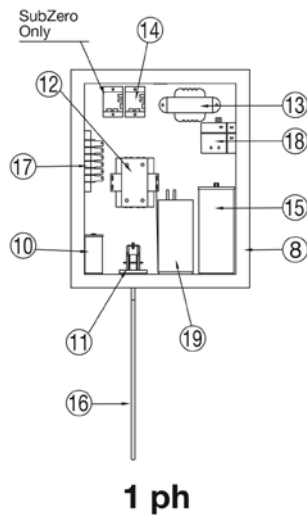

Electrical Box
(all models)