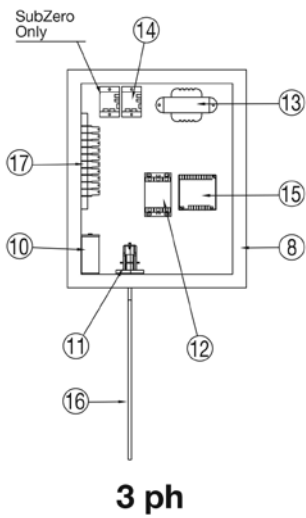

Electrical Box
(all models)