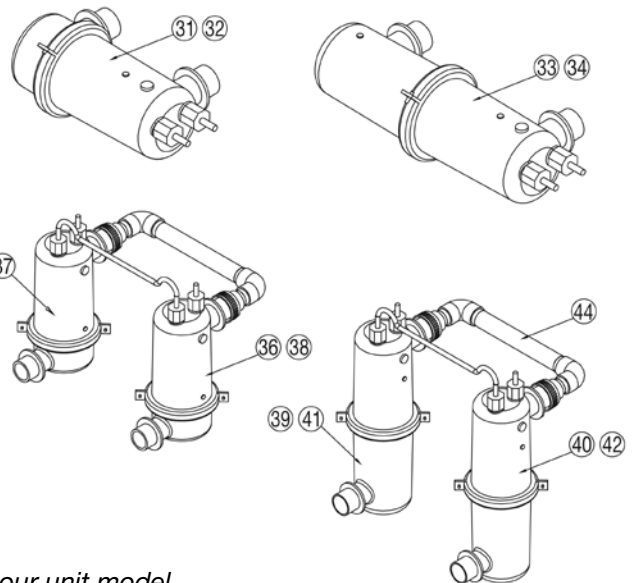

Canister Assembly
(all models)