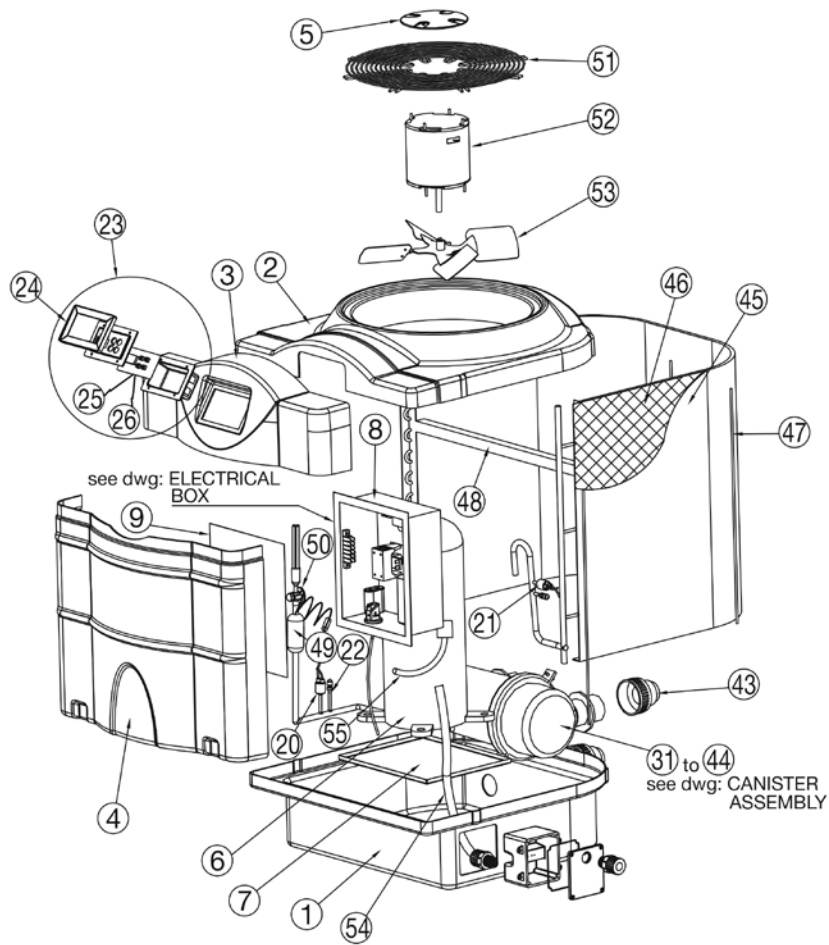

Electroheat Plus MkII & MkIII