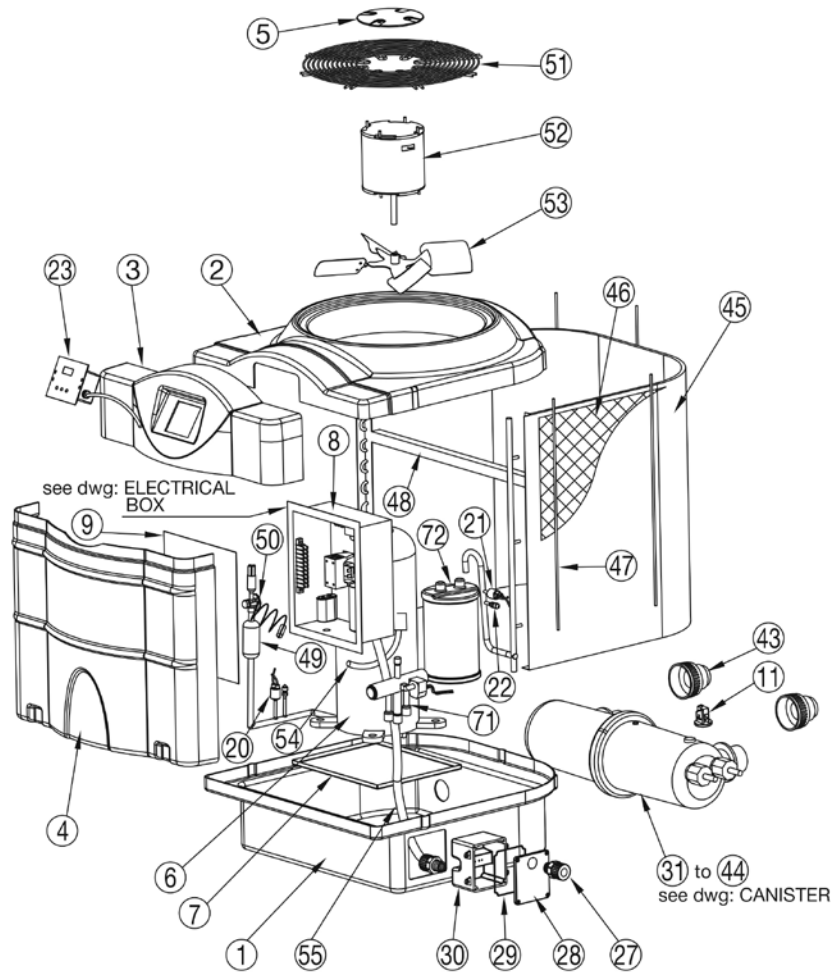

Electroheat SubZero and Ultra

Electrical Box

(all models)

Canister Assembly

(all models)