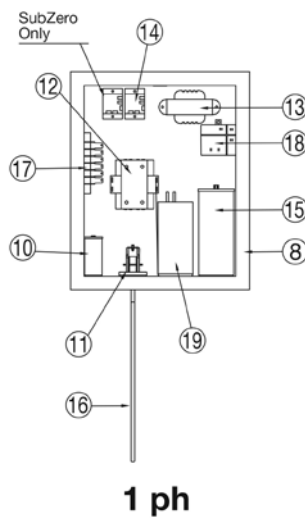

Electrical Box

(all models)