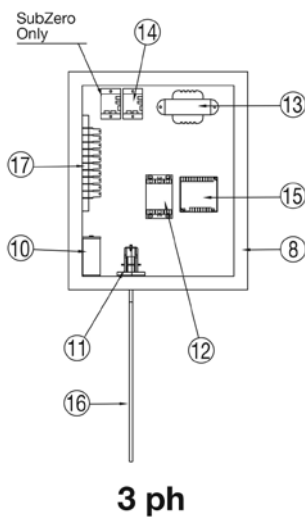

Electrical Box

(all models)