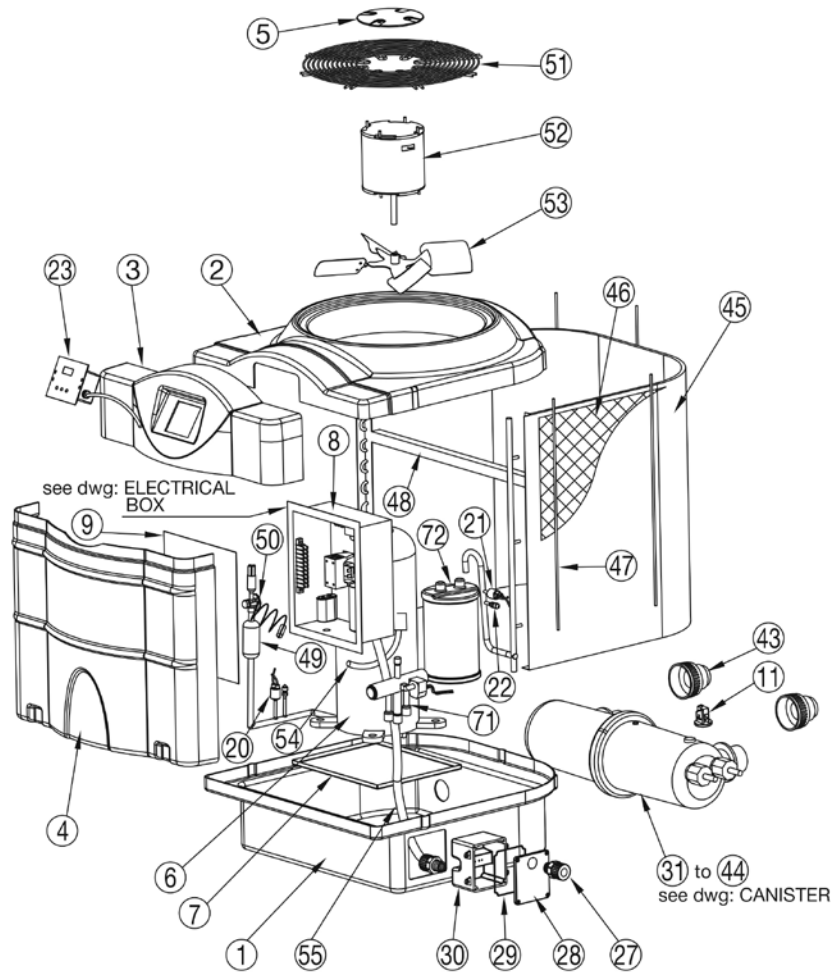

Electroheat SubZero and Ultra