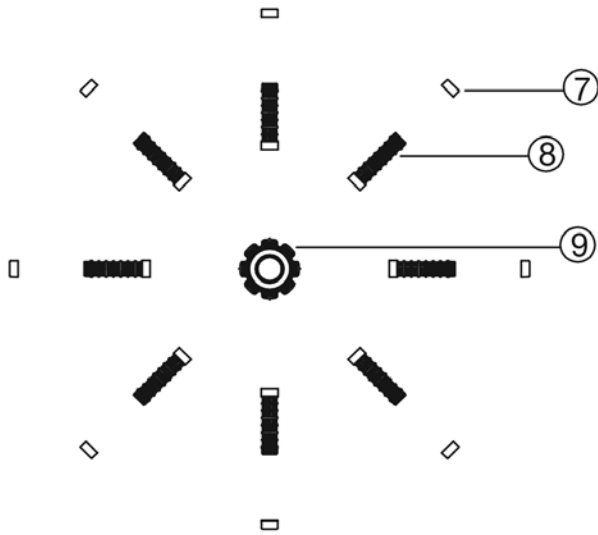

# EXOTUF E500/E600 TM FILTER/EXOTUF PLUS/SM

(TM - Product code: 22602460, 22602480, 22602490, 22602990)

(SM - Product code: 22602430, 22602440, 226022940)

| Part Number | Product Description                     | Diagram Number |
|-------------|---|----------------|
| W12783      | Spring Washer M6 SS304                  | 1              |
| W22322      | Square Nut M6 x 10mm SS304              | 2              |
| 621373      | Bolt M5 X 55 Pan Head SS304             | 3              |
| 6202691     | O Ring 180 X 4.5mm                      | 5              |
| 622590      | Clamp Band 6" MK11                      | 1/2/3/4/5      |
| 620925      | Lateral End Cap Nut PP (8 required)     | 7              |
| 620923      | Lateral 145mm PP (8 required)           | 8              |
| 620892      | Manifold 40mm                           | 9              |
| 62109       | Pressure Gauge Back Mount               | N/S            |
| 6202692     | O'Ring 198 X 4.5MM                      |                |
| 2260246     | E600 EXOTUF FILTER CLAMP TYPE TANK ONLY |                |
| 62092911    | Lid 8" Neck Clamp Type Exotuf Plus      |                |

PLAN VIEW

SIDE VIEW