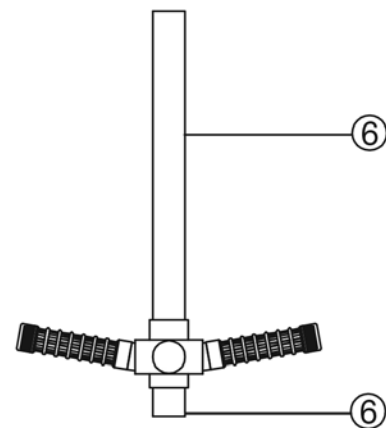

# EXOTUF E500/E600 TM FILTER/EXOTUF PLUS/SM

(TM - Product code: 22602460, 22602480, 22602490, 22602990)

(SM - Product code: 22602430, 22602440, 226022940)

| Part Number | Product Description                     | Diagram Number |
|-------------|---|----------------|
| W12783      | Spring Washer M6 SS304                  | 1              |
| W22322      | Square Nut M6 x 10mm SS304              | 2              |
| 621373      | Bolt M5 X 55 Pan Head SS304             | 3              |
| 6202691     | O Ring 180 X 4.5mm                      | 5              |
| 622590      | Clamp Band 6" MK11                      | 1/2/3/4/5      |
| 620925      | Lateral End Cap Nut PP (8 required)     | 7              |
| 620923      | Lateral 145mm PP (8 required)           | 8              |
| 620892      | Manifold 40mm                           | 9              |
| 62109       | Pressure Gauge Back Mount               | N/S            |
| 6202692     | O'Ring 198 X 4.5MM                      |                |
| 2260246     | E600 EXOTUF FILTER CLAMP TYPE TANK ONLY |                |
| 62092911    | Lid 8" Neck Clamp Type Exotuf Plus      |                |

PLAN VIEW

SIDE VIEW