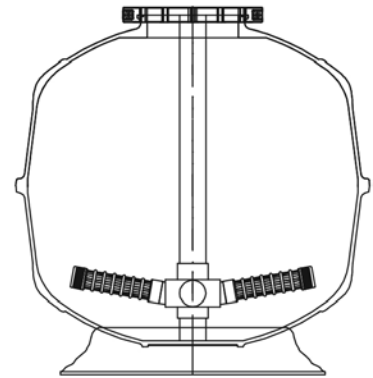

# EXOTUF E500/E600 TM FILTER/EXOTUF PLUS/SM

(TM - Product code: 22602460, 22602480, 22602490, 22602990)

(SM - Product code: 22602430, 22602440, 226022940)

| Part Number | Product Description                     | Diagram Number |
|-------------|---|----------------|
| W12783      | Spring Washer M6 SS304                  | 1              |
| W22322      | Square Nut M6 x 10mm SS304              | 2              |
| 621373      | Bolt M5 X 55 Pan Head SS304             | 3              |
| 6202691     | O Ring 180 X 4.5mm                      | 5              |
| 622590      | Clamp Band 6" MK11                      | 1/2/3/4/5      |
| 620925      | Lateral End Cap Nut PP (8 required)     | 7              |
| 620923      | Lateral 145mm PP (8 required)           | 8              |
| 620892      | Manifold 40mm                           | 9              |
| 62109       | Pressure Gauge Back Mount               | N/S            |
| 6202692     | O'Ring 198 X 4.5MM                      |                |
| 2260246     | E600 EXOTUF FILTER CLAMP TYPE TANK ONLY |                |
| 62092911    | Lid 8" Neck Clamp Type Exotuf Plus      |                |

PLAN VIEW

SIDE VIEW