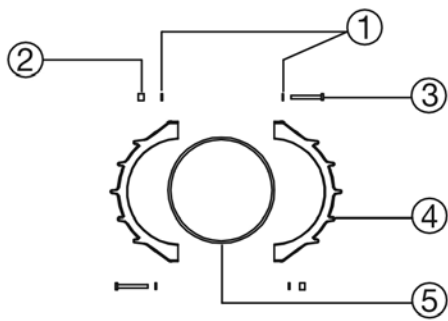

# EXOTUF E500/E600 TM FILTER/EXOTUF PLUS/SM

(TM - Product code: 22602460, 22602480, 22602490, 22602990)

(SM - Product code: 22602430, 22602440, 226022940)

| Part Number | Product Description                     | Diagram Number |
|-------------|---|----------------|
| W12783      | Spring Washer M6 SS304                  | 1              |
| W22322      | Square Nut M6 x 10mm SS304              | 2              |
| 621373      | Bolt M5 X 55 Pan Head SS304             | 3              |
| 6202691     | O Ring 180 X 4.5mm                      | 5              |
| 622590      | Clamp Band 6" MK11                      | 1/2/3/4/5      |
| 620925      | Lateral End Cap Nut PP (8 required)     | 7              |
| 620923      | Lateral 145mm PP (8 required)           | 8              |
| 620892      | Manifold 40mm                           | 9              |
| 62109       | Pressure Gauge Back Mount               | N/S            |
| 6202692     | O'Ring 198 X 4.5MM                      |                |
| 2260246     | E600 EXOTUF FILTER CLAMP TYPE TANK ONLY |                |
| 62092911    | Lid 8" Neck Clamp Type Exotuf Plus      |                |

PLAN VIEW

SIDE VIEW