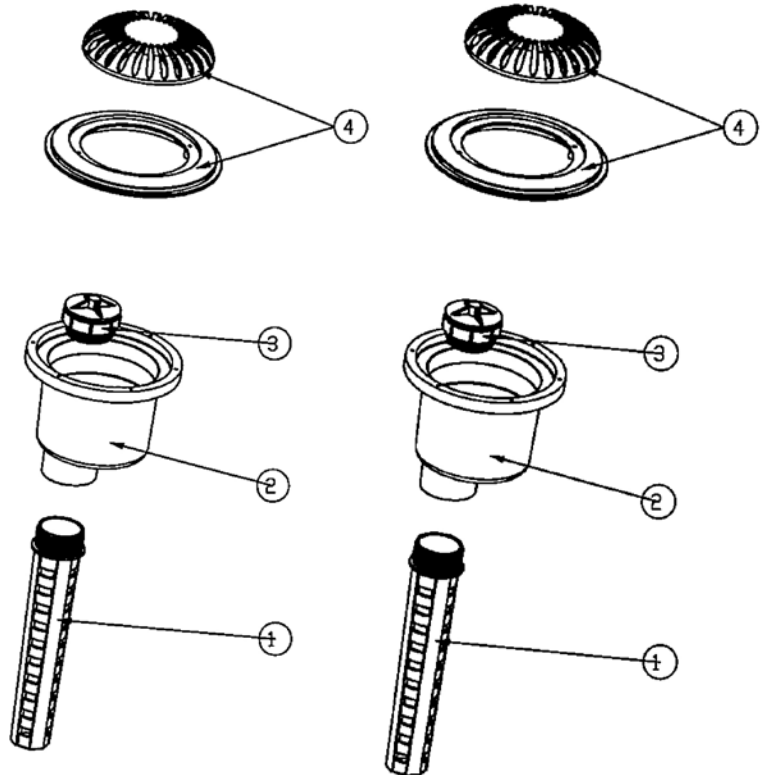

MAIN DRAINS

Part Number	Product Description	Diagram Number
29301	Main Drain Body	1
293010	Main Drain Body - Grey	1
29302	Hydrostatic Valve	2
293020	Hydrostatic Valve - Grey	2
29303	Cover & Dress Ring - White	3
293030	Cover & Dress Ring - Grey	3
29307	Cover & Dress Ring - Beige	3
29304	Main Drain Stem	4
293040	Main Drain Stem - Grey	4
29306	Screw & Plug Set - White	
29305	Screw & Plug Set - Beige	
AC703	40mm Blanking Plug	

GREASE PLATE HYDRO VALVE (29313 complete)

29314	Grease Plate (Lid Only)
29315	Grease Plate (Body Only) (not available as a separate part)
293102	Hydrostatic Valve Tool F/G Pools Grey
6340020	S/T M6 Multi Pack Bolts & Washers (Fit Lintel and S75 Skimmer)

293000 (White)

293001 (Grey)