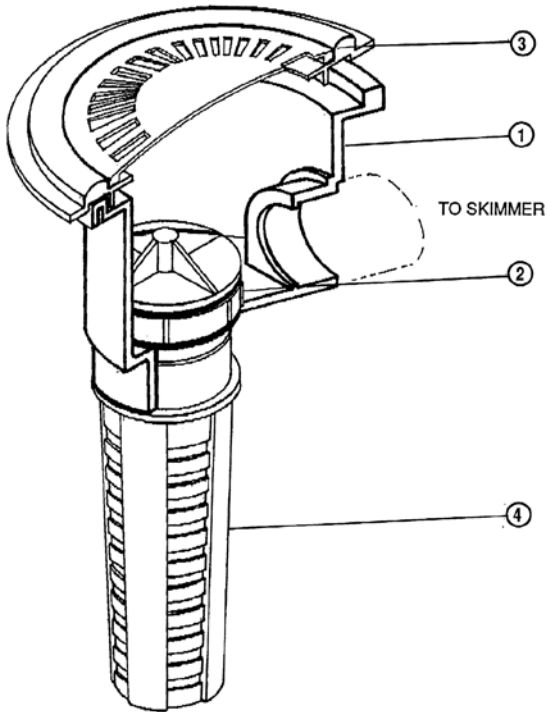

MAIN DRAINS

Part Number	Product Description	Diagram Number
29301	Main Drain Body	1
293010	Main Drain Body - Grey	1
29302	Hydrostatic Valve	2
293020	Hydrostatic Valve - Grey	2
29303	Cover & Dress Ring - White	3
293030	Cover & Dress Ring - Grey	3
29307	Cover & Dress Ring - Beige	3
29304	Main Drain Stem	4
293040	Main Drain Stem - Grey	4
29306	Screw & Plug Set - White	
29305	Screw & Plug Set - Beige	
AC703	40mm Blanking Plug	

GREASE PLATE HYDRO VALVE (29313 complete)

29314	Grease Plate (Lid Only)
29315	Grease Plate (Body Only) (not available as a separate part)
293102	Hydrostatic Valve Tool F/G Pools Grey
6340020	S/T M6 Multi Pack Bolts & Washers (Fit Lintel and S75 Skimmer)

293000 (White)

293001 (Grey)