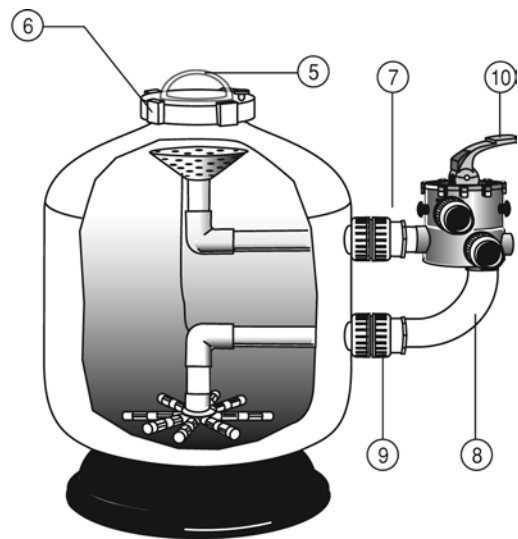

# MICRON SIDE MOUNT SAND FILTER

Part Number	Product Description	Diagram Number
620221	Air Release Valve	1
620929	S/M Top Lid (Threaded)	2
62100	S/M Top Lid O Ring	3
620940	S/M Water Diffuser (Funnel)	4
6209291	SM 8" Clear Lid	5
62026	SM Top Lid O Ring 8"	n/s
620266	S/M Manhole O Ring (SM1050 and up)	n/s
62024BLK	T/Line lock ring 52mm high black	6
121551	Threaded Fitting 40mm for Sweep Elbow	7
121556	Threaded Fitting 50mm for Sweep Elbow	7
121550	Threaded Sweep Elbow 40mm	8
121555	Threaded Sweep Elbow 50mm	8
630320	40mm Half Union Nut	9
64479	Barrel Union O Ring 40mm	n/s
6340242B	Barrel Union Nut 50mm	9
6340241	Barrel Union O Ring 50mm	n/s
6209302	Drain Plug 15mm (up to and including SM900 with 50mm Ports)	
6209303	Drain plug 40mm (SM900 with 80mm Ports and SM1050 and up)	n/s
620936	Drain Plug Assembly Connector 1" BSPT	
620927	2" (50mm) Bulk Head	
122282	3" (80mm) Bulk Head	
121558	Sweep elbow kit 40mm	8
121559	Sweep elbow kit 50mm	8
2290421	MPV Body SM 40mm SF male/female BSP	10
2290512	Multiport Valve 50mm	10