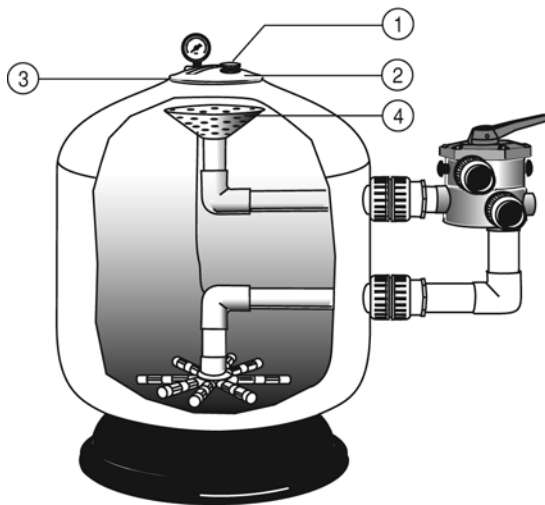

# MICRON SIDE MOUNT SAND FILTER

Part Number	Product Description	Diagram Number
620221	Air Release Valve	1
620929	S/M Top Lid (Threaded)	2
62100	S/M Top Lid O Ring	3
620940	S/M Water Diffuser (Funnel)	4
6209291	SM 8" Clear Lid	5
62026	SM Top Lid O Ring 8"	n/s
620266	S/M Manhole O Ring (SM1050 and up)	n/s
62024BLK	T/Line lock ring 52mm high black	6
121551	Threaded Fitting 40mm for Sweep Elbow	7
121556	Threaded Fitting 50mm for Sweep Elbow	7
121550	Threaded Sweep Elbow 40mm	8
121555	Threaded Sweep Elbow 50mm	8
630320	40mm Half Union Nut	9
64479	Barrel Union O Ring 40mm	n/s
6340242B	Barrel Union Nut 50mm	9
6340241	Barrel Union O Ring 50mm	n/s
6209302	Drain Plug 15mm (up to and including SM900 with 50mm Ports)	
6209303	Drain plug 40mm (SM900 with 80mm Ports and SM1050 and up)	n/s
620936	Drain Plug Assembly Connector 1" BSPT	
620927	2" (50mm) Bulk Head	
122282	3" (80mm) Bulk Head	
121558	Sweep elbow kit 40mm	8
121559	Sweep elbow kit 50mm	8
2290421	MPV Body SM 40mm SF male/female BSP	10
2290512	Multiport Valve 50mm	10