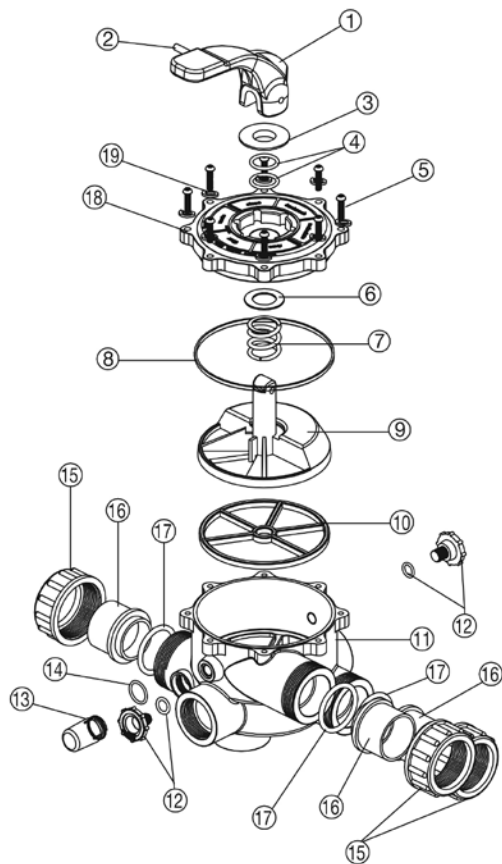

MULTIPOINT VALVES

- 40mm Waterco Valve (Grey or Black) 228042 & 229042

Part Number	Product Description	Diagram Number
621451	Handle	1
621111	Handle Pin	2
621452	Teflon Ring	3
621453	Top Cover (Top Mount)	18
621467	Top Cover MK11 (Side Mount)	18
621454	Top Cover Gasket	8
621464	Top Cover Bolt (Set of 6)	5
621465	Top Cover Nut (Set of 6)	5
621455	Teflon Spring Washer (2 required)	6
621456	Spring	7
621457	Axle O Ring (2 required)	4
621458	Rotor	9
621460	Spider Gasket (5 spoke)	10
62146	Body (Top Mount) - inc Spider Gasket	10/11
229042	MPV Body SM 40mm SF Slip Fit	11
2290421	MPV Body SM 40mm SF male/female BSP	11
620221	Air Release Valve and O Ring	12
621462	Sight Glass Gasket	14
621463	Sight Glass	13
62100	Valve to Tank O Ring	21
621450	MPV Centre Stem O Ring (TM)	20
122243B	40mm Half Union Black c/w O Ring	15/16/17
64479	Half Union O Ring - 40mm	17
621449	Top Assembly Complete - 40mm (Includes nuts & bolts)	1-9

40mm OLD STYLE VALVE - Pre 9/92

62110	Handle	1
621111	Handle Pin	2
621201	Valve Axle O Ring (2 required)	10
62125	Spider Gasket	12
620221	Air Release Valve	17
62100	Valve to Tank O Ring	n/s

*Parts are subject to availability

229042

228042