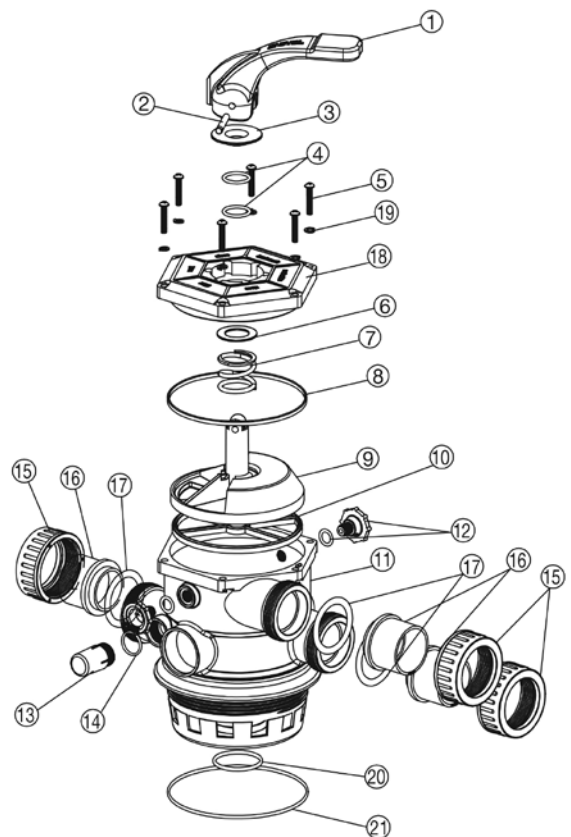

MULTIPOINT VALVES

- 40mm Waterco Valve (Grey or Black) 228042 & 229042

Part Number	Product Description	Diagram Number
621451	Handle	1
621111	Handle Pin	2
621452	Teflon Ring	3
621453	Top Cover (Top Mount)	18
621467	Top Cover MK11 (Side Mount)	18
621454	Top Cover Gasket	8
621464	Top Cover Bolt (Set of 6)	5
621465	Top Cover Nut (Set of 6)	5
621455	Teflon Spring Washer (2 required)	6
621456	Spring	7
621457	Axle O Ring (2 required)	4
621458	Rotor	9
621460	Spider Gasket (5 spoke)	10
62146	Body (Top Mount) - inc Spider Gasket	10/11
229042	MPV Body SM 40mm SF Slip Fit	11
2290421	MPV Body SM 40mm SF male/female BSP	11
620221	Air Release Valve and O Ring	12
621462	Sight Glass Gasket	14
621463	Sight Glass	13
62100	Valve to Tank O Ring	21
621450	MPV Centre Stem O Ring (TM)	20
122243B	40mm Half Union Black c/w O Ring	15/16/17
64479	Half Union O Ring - 40mm	17
621449	Top Assembly Complete - 40mm (Includes nuts & bolts)	1-9

40mm OLD STYLE VALVE - Pre 9/92

62110	Handle	1
621111	Handle Pin	2
621201	Valve Axle O Ring (2 required)	10
62125	Spider Gasket	12
620221	Air Release Valve	17
62100	Valve to Tank O Ring	n/s

*Parts are subject to availability

229042

228042