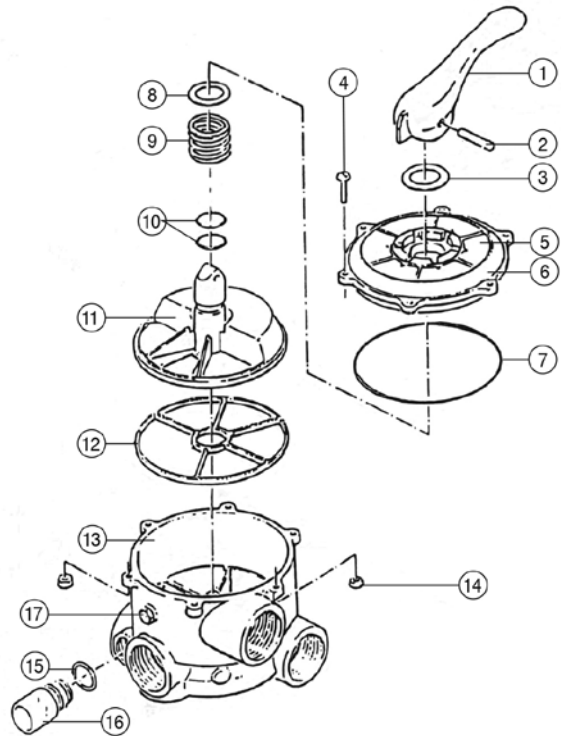

## - 50mm Waterco Valve TM and SM 228053 + 2290512

Part Number	Product Description	Diagram Number
621451	Handle	1
621111	Handle Pin	2
621372	Bolt M6x32mm S/S 304 - set of 10	3
6211303	Lid MPV 50mm	4
621105	Teflon Washer	5
621161	Teflon Spring Washer	6
621181	Spring	7
621201	Valve Axle O Ring (2 required)	8
621231	Rotor	9
620221	Air Release Valve and O Ring	10
621302	Body - inc Spider Gasket (Top Mount)	11
621381	Sight Glass	12
621341	Sight Glass Gasket	13
634024B	50mm Half Union - Black	14
6340241	50mm Half Union O Ring	15
621261	Spider Gasket (Black)	16
62135	Top Cover Nuts (Set of 10)	17
62115	Top Cover O Ring	18
621320	Centre Stem O Ring	19
62101	Valve Plate Tank Gasket	n/s
62132	Top Assembly Complete - 50mm (includes nuts&bolts)	1-9 & 18

50mm MULTIPORT VALVE - Pre 1999		
62110	Handle	1
62115	Top Cover O Ring	7
621201	Valve Axle O Ring (2 required)	10
62126	Spider Gasket (Black)	12
620221	Air Release Valve c/w O Ring	17
62102	Dome Nut/Washer Set (12)	
62101	Valve Plate Tank Gasket	

50mm Waterco Valve

228053

50mm Multiport Valve Pre 1999

2290512