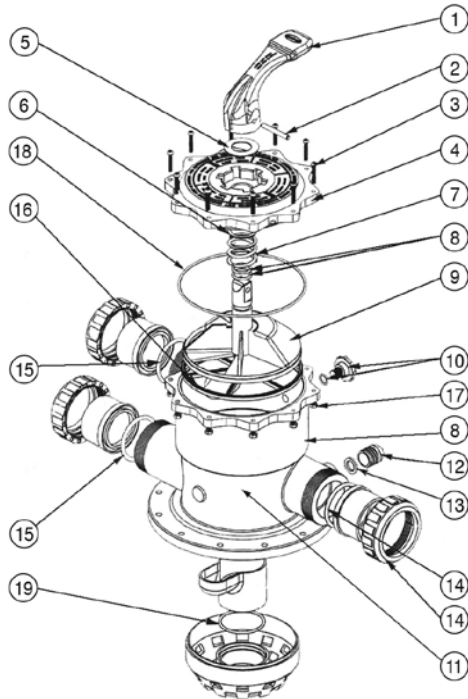

# MULTIPOINT VALVES

## - 50mm Waterco Valve TM and SM 228053 + 2290512

Part Number	Product Description	Diagram Number
621451	Handle	1
621111	Handle Pin	2
621372	Bolt M6x32mm S/S 304 - set of 10	3
6211303	Lid MPV 50mm	4
621105	Teflon Washer	5
621161	Teflon Spring Washer	6
621181	Spring	7
621201	Valve Axle O Ring (2 required)	8
621231	Rotor	9
620221	Air Release Valve and O Ring	10
621302	Body - inc Spider Gasket (Top Mount)	11
621381	Sight Glass	12
621341	Sight Glass Gasket	13
634024B	50mm Half Union - Black	14
6340241	50mm Half Union O Ring	15
621261	Spider Gasket (Black)	16
62135	Top Cover Nuts (Set of 10)	17
62115	Top Cover O Ring	18
621320	Centre Stem O Ring	19
62101	Valve Plate Tank Gasket	n/s
62132	Top Assembly Complete - 50mm (includes nuts&bolts)	1-9 & 18

50mm MULTIPORT VALVE - Pre 1999		
62110	Handle	1
62115	Top Cover O Ring	7
621201	Valve Axle O Ring (2 required)	10
62126	Spider Gasket (Black)	12
620221	Air Release Valve c/w O Ring	17
62102	Dome Nut/Washer Set (12)	
62101	Valve Plate Tank Gasket	

50mm Waterco Valve

228053

50mm Multiport Valve Pre 1999

2290512