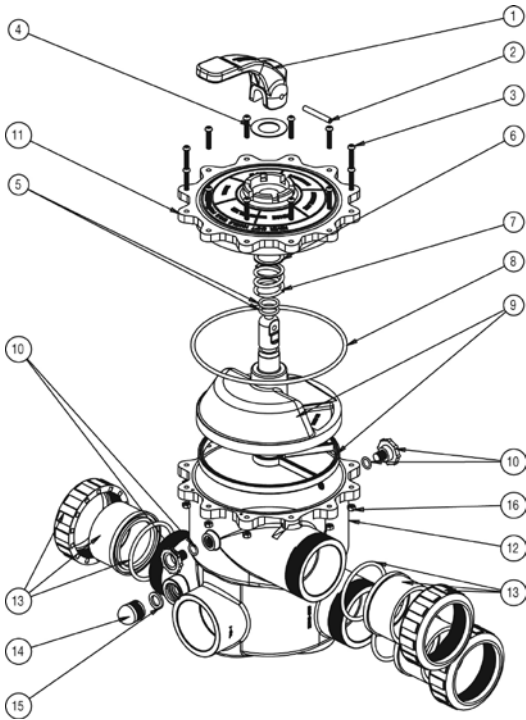

MULTIPOINT VALVES

- 65mm Waterco Valve SM (22905010) and TM (2280600)

Part Number	Product Description	Diagram Number
65mm Side Mount / Top Mount		
621451	Handle	1
621111	Handle Pin	2
621372	Bolt M6x32mm S/S 304	3
621105	Rotor Washer	4
621201	Valve Axle O Ring	5
621161	Teflon Spring Washer	6
621181	Spring	7
62021	Lid O Ring	8
621233	Rotor and Gasket	9
620221	Air Release Valve (c/w O Ring) - Black	10
620193	Air Release Valve O Ring - BS112	10
6211302	Lid	11
63406554	Half Union O Ring - BS338	12
644492	Half Union c/w O Ring 65/80mm	13
621381	Sight Glass	14
621341	Sight Glass Gasket	15
621351	Lid Nut M6	16
12780	Coupling 80mm	n/s
65mm Top Mount		
621478	Screw M6x25mm	3
6340113	Centre Pipe O Ring (65mm Top Mount Only)	16
62027	O Ring (Neck) - BS452 (65mm Top Mount Only)	17

65mm Side Mount

65mm Top Mount