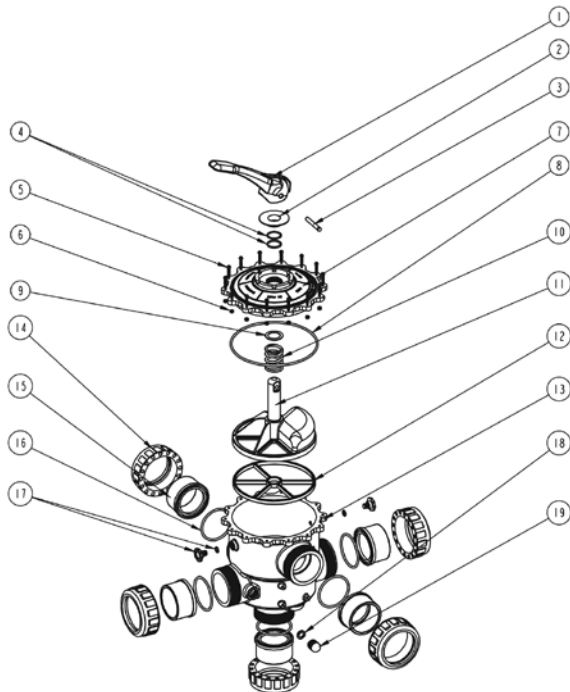

MULTIPOINT VALVES

- 80mm Waterco Valve SM (2290820) and TM (228800)

Part Number	Product Description	Diagram Number
80mm Valve Side Mount / Top Mount		
621100	Handle	1
621193	Sleeve	2
6211020	Handle Pin	3
621202	Axle O Ring (2 required)	4
621372	Bolt M6x32mm S/S 304	5
621351	Nut M6	6
6211310	Lid Printed	7
621142	Lid O Ring - G245	8
6211060	Washer	9
621192	Spring 80mm	10
6212430	Rotor	11
621272	Spider Gasket	12
621293	Body	13
6340803	Half Union with O Ring 80mm	14-16
6302550	Half Union O Ring	16
620221	Air Release Valve with O Ring	17
621341	Sight Glass Gasket	18
621381	Sight Glass	19
80mm Waterco Valve Top Mount		
6211310	Lid Printed	3
6340803	Half Union with O Ring	15
621371	Bolt M6x30	16
621194	Centre Stem (Diffuser) O Ring - P90	19
6211031	O'RING 406.5 X 12.0 MM	20
6211030	Neck Ring O Ring	20
621292	TM Body	
621180	80mm Top Assy Kit	
621013	Diffuser MPV 80mm	

80mm Waterco Valve Side Mount

80mm Waterco Valve Top Mount