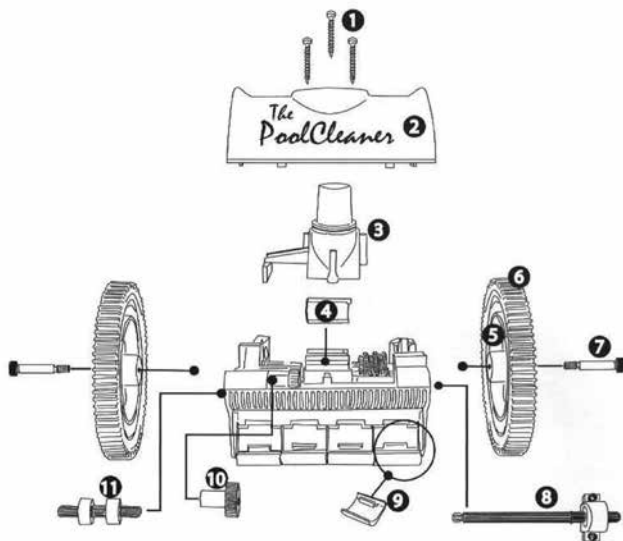

The Pool Cleaner

Part Number	Product Description	Diagram Number
504000000	2X, 4X, PC Strap Tyre for Tile Pools (Special)	
504000051	2X, 4X, PC Wheel Sub Assembly	5
504000068	2X, 4X Upper Body Assembly	3
504000075	2X, 4X, PC Front Tyre Blue with Hump (Pair)	6
504000082	4X, PC Back Tyre Blue No Hump (Pair)	14
504000099	2X, 4X Skirt Kit A	9
504000105	4X Skirt Kit B	12
504000112	2X, 4X, PC Front Right Gear Drive Assembly	11
504000129	4X, PC Rear Wheel Bearing & Shaft Kit	13
504000136	2X, 4X, PC Steering Assembly Kit	8
504000143	2X, 4X, PC Front Tre Kit Super Hump (Pair)	
504000167	2X, 4X Turbine Vane Kit (6)	4
504000172	2X, 4X Hose Cone	
504000181	2X, 4X Top Shroud Kit	2
504000198	2X, 4X PC Wheel Bolt Kit (2 Bolts)	7
504000204	2X, 4X Top Shroud Screw Kit (3 Screws)	1
504000211	2X, 4X Leader Hose White	
504000228	2X, 4X Vac Hose Single White	
504000235	2X 2 x Steering Cam	
504000242	4X 4 x Steering Cam	
504000259	2X, 4X Skirts with Rollers (4 in Kit)	
504000266	PC Wall Fitting	17
504000273	PC Hose Swivel	18
504000280	2X, 4X, PC Hose Float	19
504000297	PC Debris Bag	15
504000303	PC Pressure Shroud Screws	20
504000310	PC Pressure Steering Cam	
504000327	PC EZ Snap Pressure Hose	
504000334	2X, 4X PC Solid Front Tyre with Hump (Tile Pool)	
504000358	PC Pressure Shroud Kit c/w Screws	16
504000365	2X, 4X Turbine Hub & Vane Kit (Hub & 6 Vanes)	
504000372	4X, PC Solid Back Tyre No Hump (Tile Pool)	
504000402	PC Pressure Hose Pack (6 Lengths)	
504000403	TPC Connector Hose Jumbo Pack - 24	
504000419	2X, 4X Bracket for Skirts (4 per Kit)	
504000426	2X 2 x Tune Up Kit	
504000433	PC Pressure Turbine Hub & Vane	21
504000440	PC Pressure Vane Kit	21
504000457	2X, 4X, PC Large Drive Gear	10

Note: PC = Pressure PoolCleaner, 2X = 2 Wheel Suction PoolCleaner, 4X = 4 Wheel Suction PoolCleaner

2 WHEEL POOLCLEANER

4 WHEEL POOLCLEANER