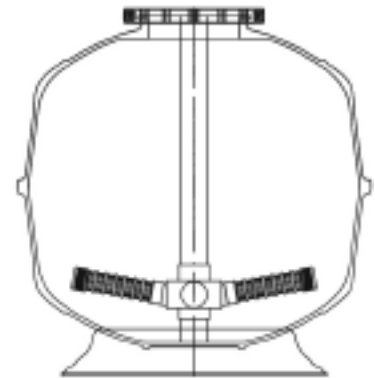

EXOTUF E500/E600 FILTER/EXOTUF PLUS/SIDE MOUNT

(Product code: 22602460)

| Part Number | Product Description | Diagram Number |
|-------------|---|----------------|
| W12783 | Spring Washer M6 SS304 | 1 |
| W22322 | Square Nut M6 x 10mm SS304 | 2 |
| 621373 | Bolt M5 X 55 Pan Head SS304 | 3 |
| 6202691 | O Ring 180 X 4,5mm | 5 |
| 622590 | Clamp Band 6" MK11 | 1/2/3/4/5 |
| 620925 | Lateral End Cap Nut PP (8 required) | 7 |
| 620923 | Lateral 145mm PP (8 required) | 8 |
| 620892 | Manifold 40mm | 9 |
| 62109 | Pressure Gauge Back Mount | N/S |
| 6202692 | O'Ring 198 X 4,5MM | |
| 2260246 | E600 Exotuf Filter Clamp Type - Tank Only | |

PLAN VIEW

SIDE VIEW