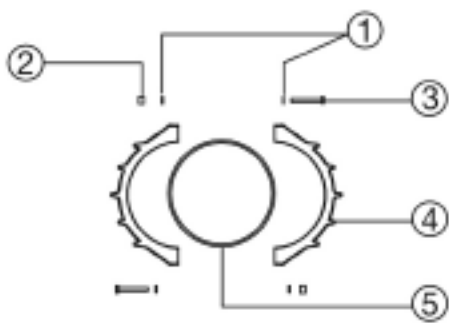

EXOTUF E500/E600 FILTER/EXOTUF PLUS/SIDE MOUNT

(Product code: 22602460)

| Part Number | Product Description | Diagram Number |
|-------------|---|----------------|
| W12783 | Spring Washer M6 SS304 | 1 |
| W22322 | Square Nut M6 x 10mm SS304 | 2 |
| 621373 | Bolt M5 X 55 Pan Head SS304 | 3 |
| 6202691 | O Ring 180 X 4,5mm | 5 |
| 622590 | Clamp Band 6" MK11 | 1/2/3/4/5 |
| 620925 | Lateral End Cap Nut PP (8 required) | 7 |
| 620923 | Lateral 145mm PP (8 required) | 8 |
| 620892 | Manifold 40mm | 9 |
| 62109 | Pressure Gauge Back Mount | N/S |
| 6202692 | O'Ring 198 X 4,5MM | |
| 2260246 | E600 Exotuf Filter Clamp Type - Tank Only | |

PLAN VIEW

SIDE VIEW