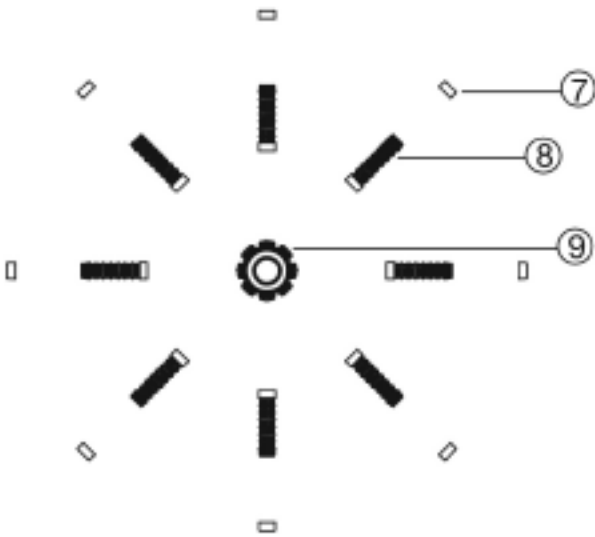

EXOTUF E500/E600 FILTER/EXOTUF PLUS/SIDE MOUNT

(Product code: 22602460)

| Part Number | Product Description | Diagram Number |
|-------------|---|----------------|
| W12783 | Spring Washer M6 SS304 | 1 |
| W22322 | Square Nut M6 x 10mm SS304 | 2 |
| 621373 | Bolt M5 X 55 Pan Head SS304 | 3 |
| 6202691 | O Ring 180 X 4,5mm | 5 |
| 622590 | Clamp Band 6" MK11 | 1/2/3/4/5 |
| 620925 | Lateral End Cap Nut PP (8 required) | 7 |
| 620923 | Lateral 145mm PP (8 required) | 8 |
| 620892 | Manifold 40mm | 9 |
| 62109 | Pressure Gauge Back Mount | N/S |
| 6202692 | O'Ring 198 X 4,5MM | |
| 2260246 | E600 Exotuf Filter Clamp Type - Tank Only | |

PLAN VIEW

SIDE VIEW