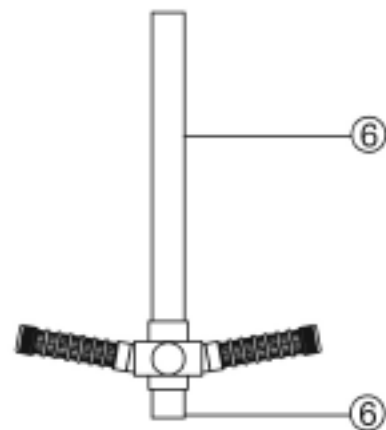

EXOTUF E500/E600 FILTER/EXOTUF PLUS/SIDE MOUNT

(Product code: 22602460)

| Part Number | Product Description | Diagram Number |
|-------------|---|----------------|
| W12783 | Spring Washer M6 SS304 | 1 |
| W22322 | Square Nut M6 x 10mm SS304 | 2 |
| 621373 | Bolt M5 X 55 Pan Head SS304 | 3 |
| 6202691 | O Ring 180 X 4,5mm | 5 |
| 622590 | Clamp Band 6" MK11 | 1/2/3/4/5 |
| 620925 | Lateral End Cap Nut PP (8 required) | 7 |
| 620923 | Lateral 145mm PP (8 required) | 8 |
| 620892 | Manifold 40mm | 9 |
| 62109 | Pressure Gauge Back Mount | N/S |
| 6202692 | O'Ring 198 X 4,5MM | |
| 2260246 | E600 Exotuf Filter Clamp Type - Tank Only | |

PLAN VIEW

SIDE VIEW